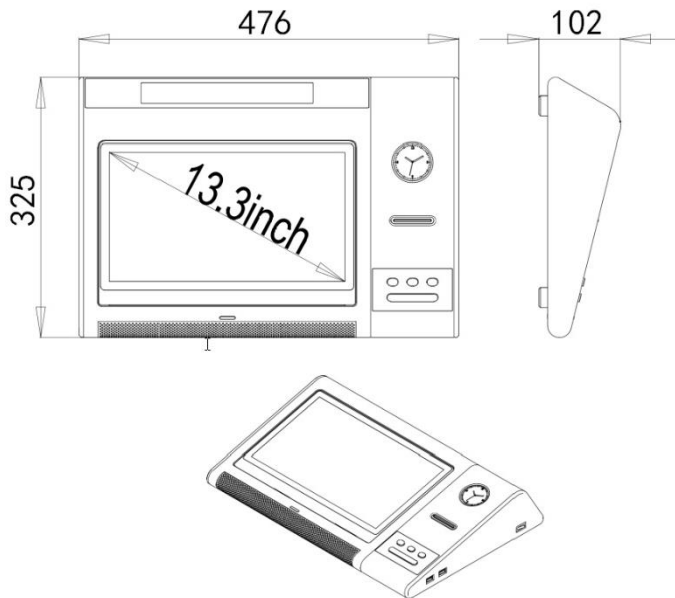

ID SCREEN

An 8.8" TFT screen is built in to display Attendee ID or any other identity information

Overview

The SC13W Portable Meeting Room System is the latest meeting room solution from SEADA Conference. This All in One system features a 13.3" motorised monitor, PC, speaker, microphone, stylish clock and an 8.8" ID TFT built in panel. It can be a perfect solution for schools, receptions and small to large meeting room applications.

Solutions that work for your meeting and conference room.

PORTABLE MEETING ROOM SYSTEM

From SEADA Conference

Operating Temperature Range	0~40°
Operating Humidity Range	10%~90% non-condensing
Storage Temperature Range	-20~60°
Storage Humidity Range	10%~90% non-condensing
System weight	7.5kg
System Dimensions	476 x 325 x 102 mm
System Shipping Weight	8kg
System Shipping Dimensions	700 x 600 x 200 mm
Parts Warranty	3 Years

Model	SC13W
Viewing Angle	0-60°
Screen Size (inches)	13.3
Touch Screen	Yes
Frame Finish	Anodised Aluminium
Brightness	300cd/m ²
Contrast	800:1
Display Resolution	1920x1080
Operating System	Windows 10 Pro
Processor	Celeron 3855U 1.6 GHz
System Memory (RAM)	8G
Storage	SSD 64GB
ID screen Size (inches)	8.8
ID screen Resolution	1280 x 320
Video Ports	HDMI x 1, VGA x 1
USB	4 x USB3.0
Audio	Headset, MIC
Built in MIC Pick Up Distance	Up to 100cm