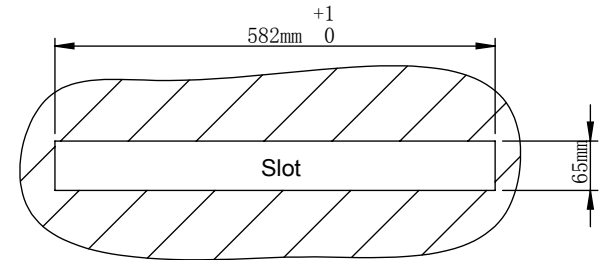

Slot cut size

SEADA

Product	Motorized Retractable Monitor
Model	SC15FG & SC15FG-DB