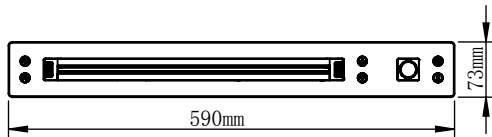

Slot cut size

SEADA

Product	Motorized Retractable Monitor
Model	SC15FG & SC15FG-DB