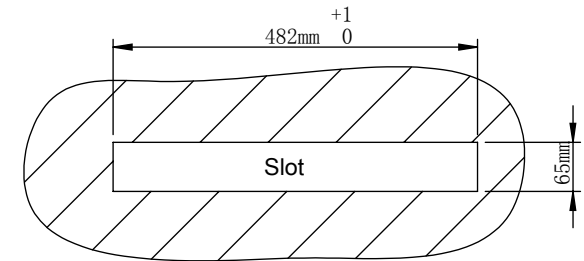

Slot cut size

SEADA

Product	Motorized Retractable Monitor
Model	SC15FM & SC15FM-DB