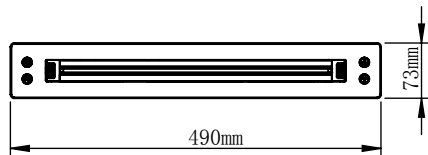

Slot cut size

SEADA

Product	Motorized Retractable Monitor
Model	SC15FM & SC15FM-DB