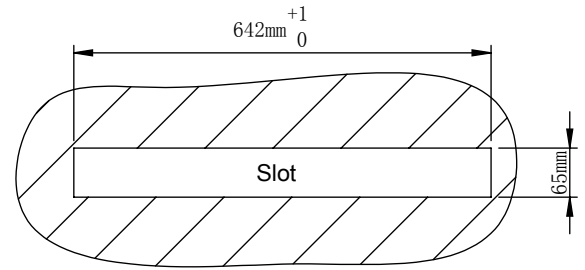

Slot cut size

**SEADA**

Product	Motorized Retractable Monitor
Model	SC17FG & SC17FG-DB