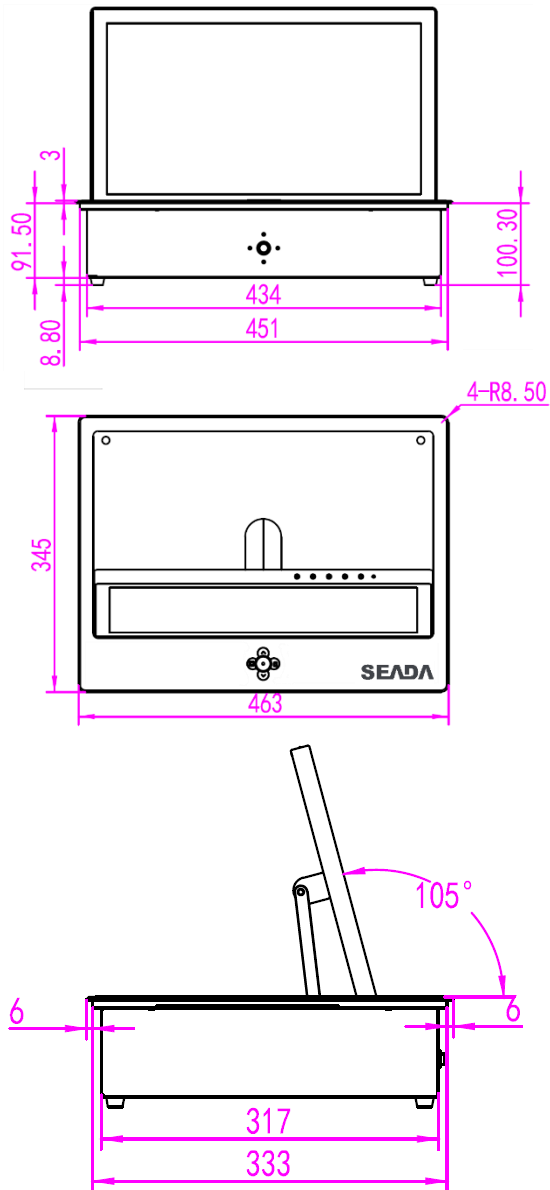

OPTIONAL TOUCH SCREEN ABILITY

It also offers touch screen ability as option if users want to free from using a mouse and keyboard.

Overview

The SC17FZW is the Motorised Foldable Monitor designed by SEADA to offer solutions for the Conference room, Office, Hotel, School, Control centre, Institutions, Auditorium and Reception with its elegant, stylish, and multi-functional design. The unit can be folded completely flat to the surface of the desk automatically with screen facing up or any degree between 105 to 180 to offer the best screen view angle to users.

Solutions that work for your meeting and conference room

SC17FZW MOTORISED FOLDABLE MONITORS

From SEADA

Model	SC17FZW
Screen Position Angle	105-180°
Screen Size (inches)	17.3
Touch Screen	Optional
Frame Finish	Anodised Aluminium
Display Resolution	1920x1080
Monitor Thickness	20mm
Aspect Ratio	16:9
Contrast	700:1
Brightness	300
Video Signal	HDMI/VGA
System Desktop Frame Size	463mm*345mm*3mm*4-R8.5
Housing Desktop Cut Size	453mm*335mm*4-R10
Operating Temperature Range	0~40°
Operating Humidity Range	10%~90% non-condensing
Storage Temperature Range	-20~60°
Storage Temperature Range	10%~90% non-condensing
Parts Warranty	2 Years