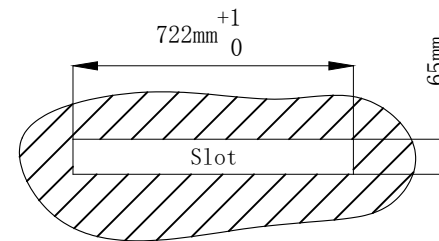

Slot cut size

SEADA

Product

Motorized Retractable Monitor

Model

SC22FG & SC22FG-DB