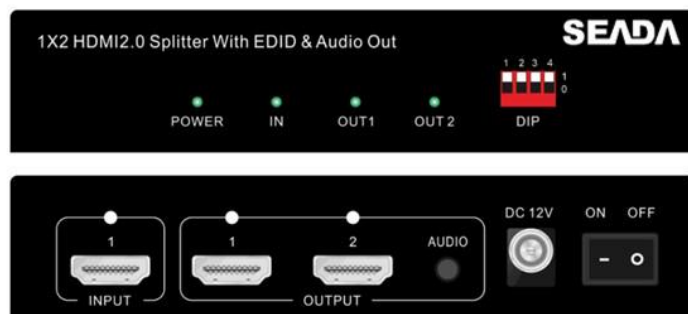

SD-0102-4K60 & SD-0104-4K60
1x2/1x4 HDMI2.0 4K60 Splitter
with Audio & Scaling & EDID management

SEADA

Showing the World

User Manual

Ver 01

Contents

1. Introduction	1
2. Features	1
3. Specification	1
4. Package Contents	2
5. Panels	2
5.1 Front Panel	2
5.2 Back Panel	3
6. Operation diagram	4

1. Introduction

This high performance 18Gbps 1x2/4 HDMI2.0 Splitter, it can support 1 HDMI input to 2/4 HDMI outputs simultaneously. The resolution is up to 4K60Hz. It supports EDID management, auto scaling function to fix different display resolutions, also with one 3.5mm audio de-embedded function. The ON/OFF power switch provides conveniences for users to turn it ON/OFF without the power cable plugging and unplugging.

3. Specification

Technical	
HDCP Compliance	HDCP 2.2
Video Bandwidth	18Gbps
Resolution	4K2K 50/60Hz 4:4:4, 4K2K 30Hz 4:4:4, 1080p, 1080i, 720p, 720i, 480p, 480i All HDMI 3D TV formats All PC resolutions including 1920 x 1200
3D Support	Yes
Color Space	RGB, YCbCr 4:4:4, YCbCr 4:2:2, YCbCr 4:2:0
Color Depth	8/10/12-bit
HDMI Audio Formats	PCM2.0/5.1/7.1CH, Dolby Digital/Plus/EX, Dolby True HD, DTS, DTS-EX, DTS-96/24, DTS High Res, DTS-HD Master Audio, DSD
HDR Formats	HDR10, HDR10+, Dolby Vision
ESD Protection	Human-body Model
Connection	
Input Ports	1*HDMI Type A [19-pin female]
Output Ports	2/4*HDMI Type A [19-pin female], 1*3.5mm audio
Mechanical	
Housing	Metal Enclosure
Color	Black
Dimensions (mm)	140X61X27 for SD-0102-4K60, 208X61X27 for SD-0104-4K60
Weight	0.26kg (SD-0102-4K60), 0.38kg (SD-0104-4K60)
Power Supply	12V /1.5 A DC
Power Consumption	Up to 2.5 W for SD-0102-4K60 and 3.5W for SD-0104-4K60
Operating	0°C ~ 40°C / 32°F ~ 104°F
Storage Temperature	-20°C ~ 60°C / -4°F ~ 140°F
Relative Humidity	20~90% RH (non-condensing)
Cable Length	For 4K60 (YCbCr 4:2:0)- --32ft / 10M; For 1080P---40ft/ 15m