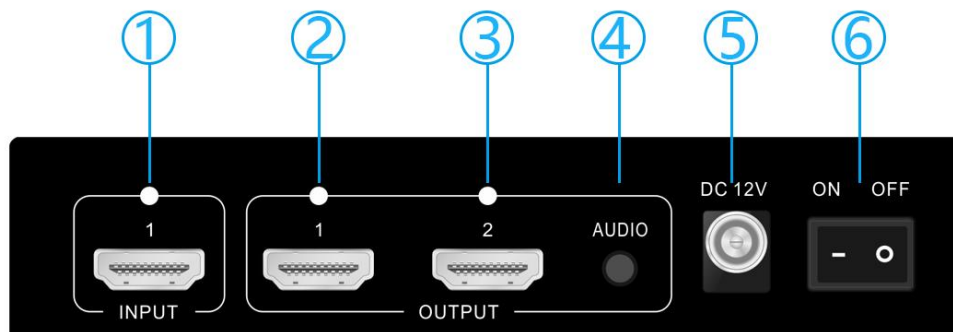

3. Specification

Technical	
HDCP Compliance	HDCP 2.2
Video Bandwidth	18Gbps
Resolution	4K2K 50/60Hz 4:4:4, 4K2K 30Hz 4:4:4, 1080p, 1080i, 720p, 720i, 480p, 480i All HDMI 3D TV formats All PC resolutions including 1920 x 1200
3D Support	Yes
Color Space	RGB, YCbCr 4:4:4, YCbCr 4:2:2, YCbCr 4:2:0
Color Depth	8/10/12-bit
HDMI Audio Formats	PCM2.0/5.1/7.1CH, Dolby Digital/Plus/EX, Dolby True HD, DTS, DTS-EX, DTS-96/24, DTS High Res, DTS-HD Master Audio, DSD
HDR Formats	HDR10, HDR10+, Dolby Vision
ESD Protection	Human-body Model
Connection	
Input Ports	1*HDMI Type A [19-pin female]
Output Ports	2/4*HDMI Type A [19-pin female], 1*3.5mm audio
Mechanical	
Housing	Metal Enclosure
Color	Black
Dimensions (mm)	140X61X27 for SD-0102-4K60, 208X61X27 for SD-0104-4K60
Weight	0.26kg (SD-0102-4K60), 0.38kg (SD-0104-4K60)
Power Supply	12V /1.5 A DC
Power Consumption	Up to 2.5 W for SD-0102-4K60 and 3.5W for SD-0104-4K60
Operating	0°C ~ 40°C / 32°F ~ 104°F
Storage Temperature	-20°C ~ 60°C / -4°F ~ 140°F
Relative Humidity	20~90% RH (non-condensing)
Cable Length	For 4K60 (YCbCr 4:2:0)- --32ft / 10M; For 1080P---40ft/ 15m

4. Package Contents

Splitter	1	Pcs
Power adapter	1	Pcs
User manual	1	Pcs
Mounting Ear	2	Pcs

5. Panels

5.1 Front Panel

(*here only takes 1x2 as example, the 1x4 will be the same functions but different indicators)

1. Power: Power indicator
2. IN: HDMI input indicator
- 3/4. OUT 1/2 HDMI outputs indicators
5. DIP: For the EDID management and auto scaling function

EDID Management			Auto scaling	
D1	D2	D3	D4	Functions
0	0	0	0	Pass-through
0	0	1	1	DVI-1920*1080P60
0	1	0		DVI-1920*1200
1	0	0		1920*1080P60
0	1	1		1280x800
1	0	1		1920*1200
1	1	0		4k302.1
1	1	1		4k602.1

5.2 Back Panel

(*here only takes 1x2 as example, the 1x4 will be the same functions but different port numbers)

1.INPUT: HDMI input port

2/3.OUT 1/2: Two HDMI output ports

4.AUDIO: One 3.5MM audio de-embedded