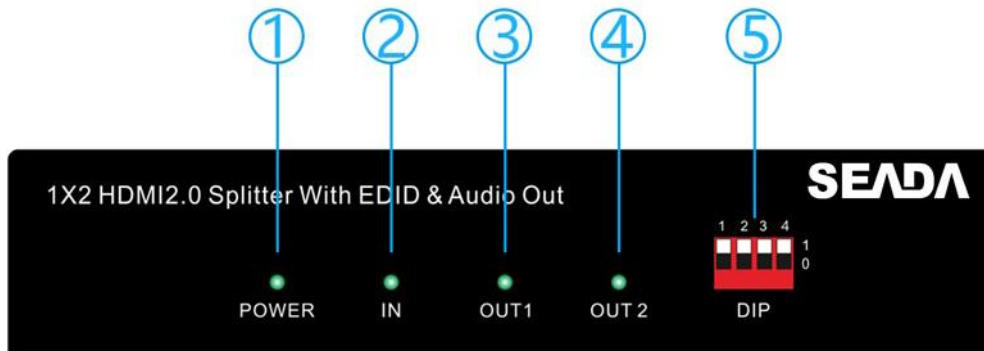

3. Specification

Technical	
HDCP Compliance	HDCP 2.2
Video Bandwidth	18Gbps
Resolution	4K2K 50/60Hz 4:4:4, 4K2K 30Hz 4:4:4, 1080p, 1080i, 720p, 720i, 480p, 480i All HDMI 3D TV formats All PC resolutions including 1920 x 1200
3D Support	Yes
Color Space	RGB, YCbCr 4:4:4, YCbCr 4:2:2, YCbCr 4:2:0
Color Depth	8/10/12-bit
HDMI Audio Formats	PCM2.0/5.1/7.1CH, Dolby Digital/Plus/EX, Dolby True HD, DTS, DTS-EX, DTS-96/24, DTS High Res, DTS-HD Master Audio, DSD
HDR Formats	HDR10, HDR10+, Dolby Vision
ESD Protection	Human-body Model
Connection	
Input Ports	1*HDMI Type A [19-pin female]
Output Ports	2/4*HDMI Type A [19-pin female], 1*3.5mm audio
Mechanical	
Housing	Metal Enclosure
Color	Black
Dimensions (mm)	140X61X27 for SD-0102-4K60, 208X61X27 for SD-0104-4K60
Weight	0.26kg (SD-0102-4K60), 0.38kg (SD-0104-4K60)
Power Supply	12V /1.5 A DC
Power Consumption	Up to 2.5 W for SD-0102-4K60 and 3.5W for SD-0104-4K60
Operating	0°C ~ 40°C / 32°F ~ 104°F
Storage Temperature	-20°C ~ 60°C / -4°F ~ 140°F
Relative Humidity	20~90% RH (non-condensing)
Cable Length	For 4K60 (YCbCr 4:2:0)- --32ft / 10M; For 1080P---40ft/ 15m

1. Power: Power indicator
2. IN: HDMI input indicator
- 3/4. OUT 1/2 HDMI outputs indicators
5. DIP: For the EDID management and auto scaling function

EDID Management			Auto scaling	
D1	D2	D3	D4	Functions
0	0	0	0	Pass-through
0	0	1	1	DVI-1920*1080P60
0	1	0		DVI-1920*1200
1	0	0		1920*1080P60
0	1	1		1280x800
1	0	1		1920*1200
1	1	0		4k302.1
1	1	1		4k602.1