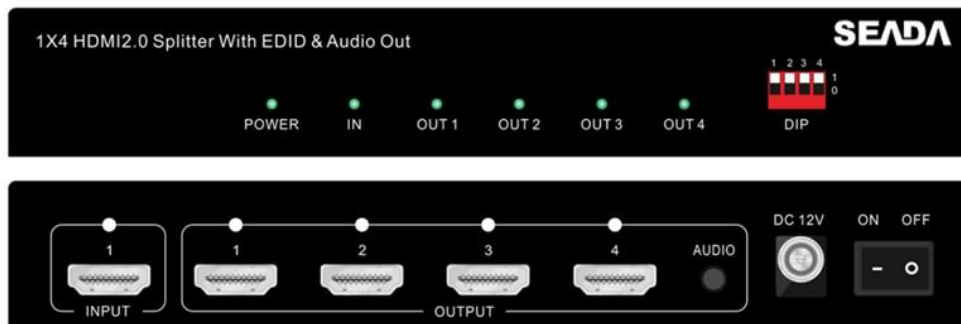

SD-0102-4K60 & SD-0104-4K60
1x2/1x4 HDMI2.0 4K60 Splitter
with Audio & Scaling & EDID management

SEADA

Showing the World

User Manual

Ver 01

Contents

1. Introduction	1
2. Features	1
3. Specification	1
4. Package Contents	2
5. Panels	2
5.1 Front Panel	2
5.2 Back Panel	3
6. Operation diagram	4

1. Introduction

This high performance 18Gbps 1x2/4 HDMI2.0 Splitter, it can support 1 HDMI input to 2/4 HDMI outputs simultaneously. The resolution is up to 4K60Hz. It supports EDID management, auto scaling function to fix different display resolutions, also with one 3.5mm audio de-embedded function. The ON/OFF power switch provides conveniences for users to turn it ON/OFF without the power cable plugging and unplugging.

3. Specification

Technical	
HDCP Compliance	HDCP 2.2
Video Bandwidth	18Gbps
Resolution	4K2K 50/60Hz 4:4:4, 4K2K 30Hz 4:4:4, 1080p, 1080i, 720p, 720i, 480p, 480i All HDMI 3D TV formats All PC resolutions including 1920 x 1200
3D Support	Yes
Color Space	RGB, YCbCr 4:4:4, YCbCr 4:2:2, YCbCr 4:2:0
Color Depth	8/10/12-bit
HDMI Audio Formats	PCM2.0/5.1/7.1CH, Dolby Digital/Plus/EX, Dolby True HD, DTS, DTS-EX, DTS-96/24, DTS High Res, DTS-HD Master Audio, DSD
HDR Formats	HDR10, HDR10+, Dolby Vision
ESD Protection	Human-body Model
Connection	
Input Ports	1*HDMI Type A [19-pin female]
Output Ports	2/4*HDMI Type A [19-pin female], 1*3.5mm audio
Mechanical	
Housing	Metal Enclosure
Color	Black
Dimensions (mm)	140X61X27 for SD-0102-4K60, 208X61X27 for SD-0104-4K60
Weight	0.26kg (SD-0102-4K60), 0.38kg (SD-0104-4K60)
Power Supply	12V /1.5 A DC
Power Consumption	Up to 2.5 W for SD-0102-4K60 and 3.5W for SD-0104-4K60
Operating	0°C ~ 40°C / 32°F ~ 104°F
Storage Temperature	-20°C ~ 60°C / -4°F ~ 140°F
Relative Humidity	20~90% RH (non-condensing)
Cable Length	For 4K60 (YCbCr 4:2:0)- --32ft / 10M; For 1080P---40ft/ 15m